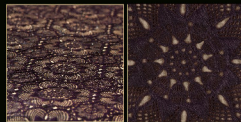

L  
U  
X  
U  
R  
Y

MARIANO FARRUGIA

P E L L I

L U X U R Y

Horsy Van Gogh  
Black / Black

Horsy Van Gogh  
Baio / Mokka

Horsy Prince  
Cardinale / Gold

Horsy Prince  
White / Gold

Horsy Prince  
White / Silver

Horsy Prince  
Mokka / Bronze

Horsy Prince  
White / Gold

Horsy Prince  
White / Silver

Horsy Prince  
Mokka / Bronze

Horsy Prince  
White / Gold

Horsy Prince  
White / Silver

Horsy Prince  
Mokka / Bronze

Horsy Laser Pizzo 350 Col. White

Horsy Laser Pizzo 350 + Lining  
Col. White

Horsy Laser Pizzo 350 + Lining  
Col. Spiga

Horsy Laser Biocentrino  
Col. Melanzana

Horsy Natural White And Black

Horsy Galaxy Col. Gin Tonic + Silver